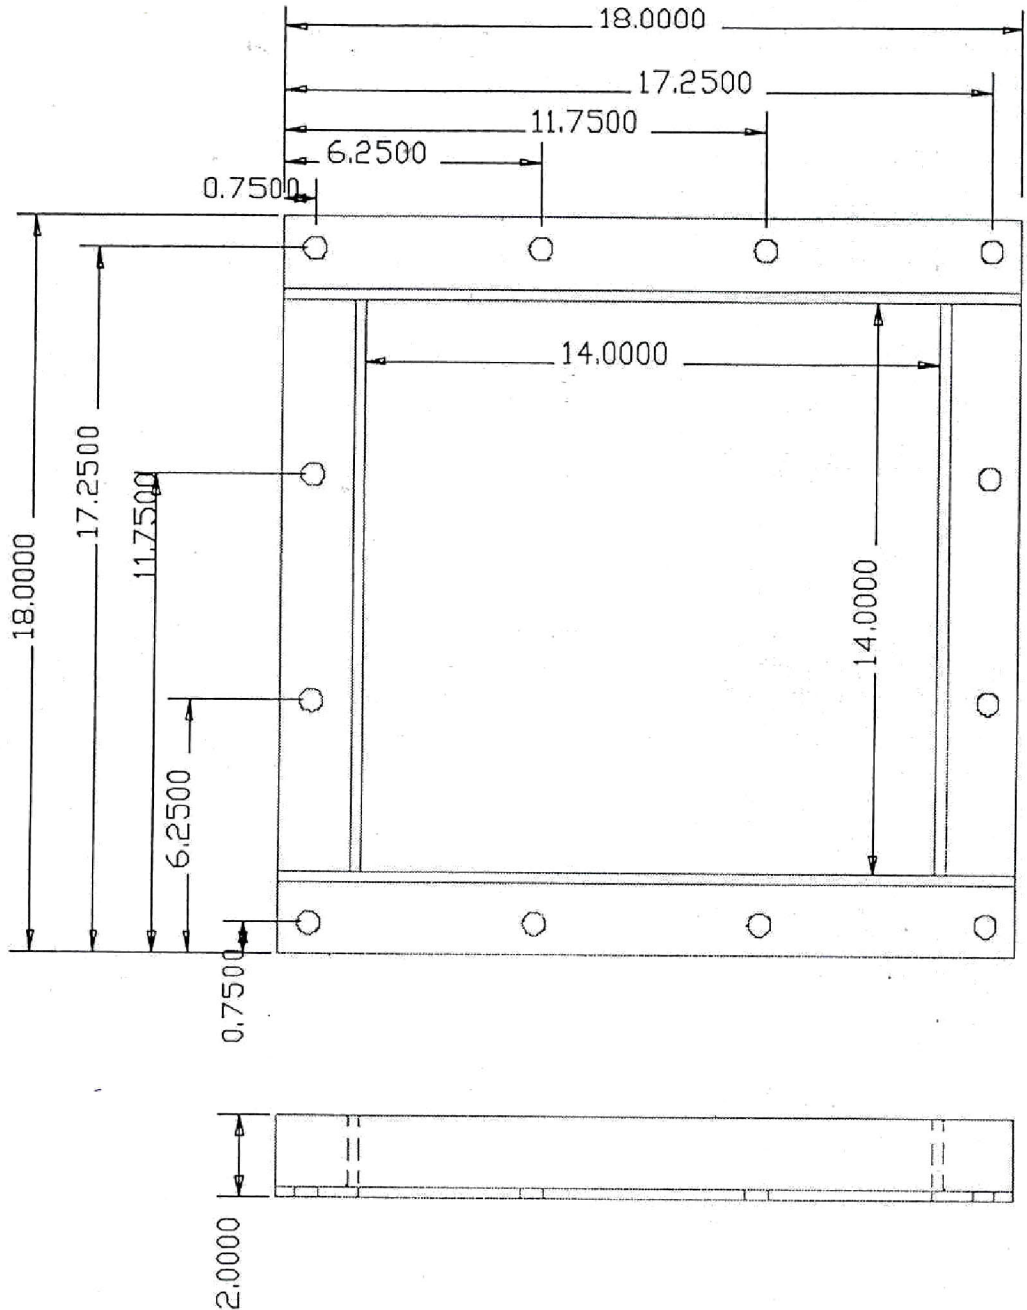

Feeder - Bin Adapter

Holes 9/16" Dia. Typ.

TRANS-FLO CORPORATION
3807 Meyer Road
Fort Wayne, IN 46806 USA

Feeder Unit Bin Adapter

Size & Bolt Pattern
Date: 3-20-07